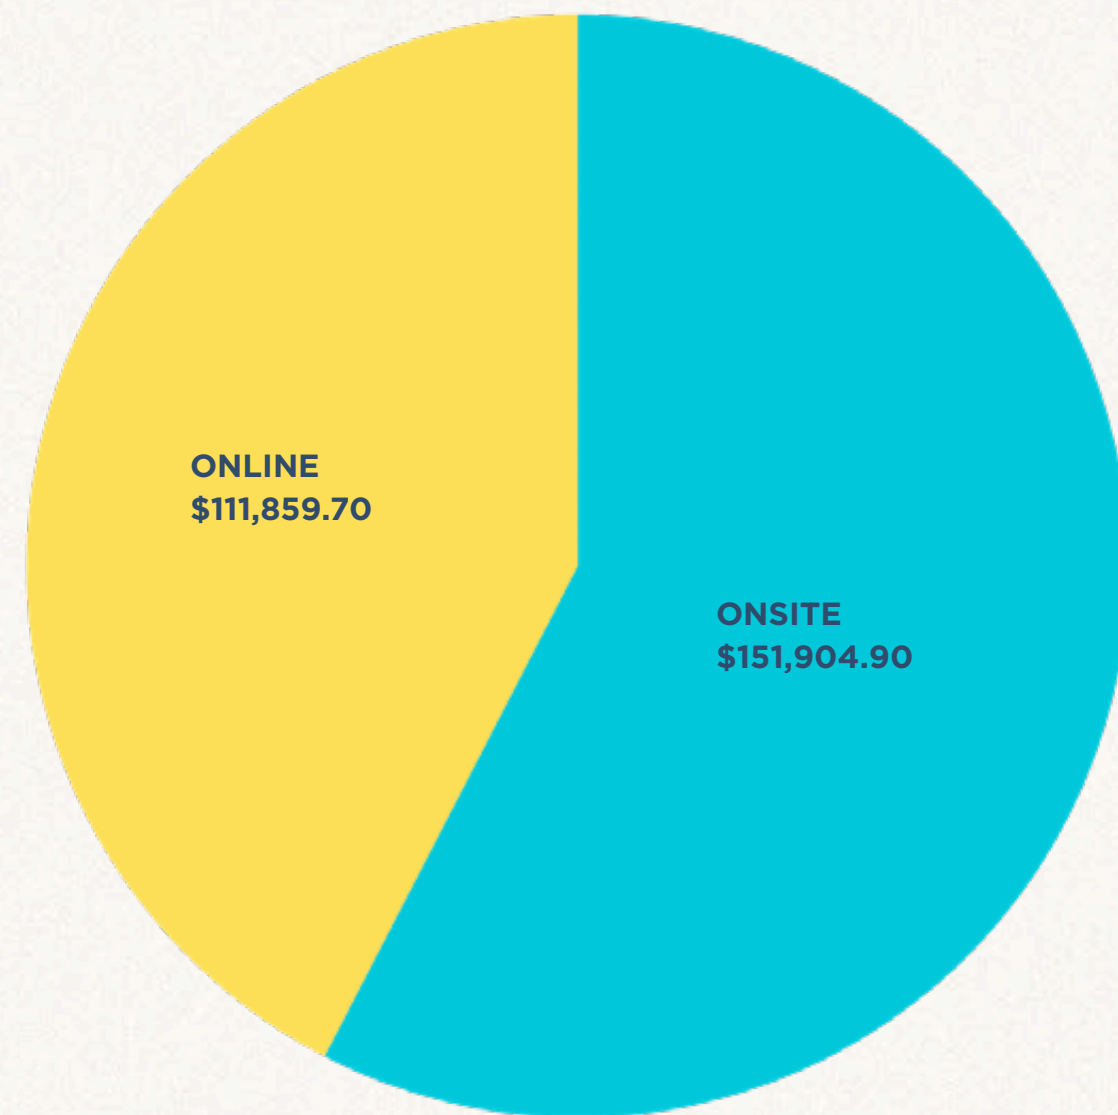

Q2 FINANANCIAL OVERVIEW

- **PAYROLL**
  $72,146.03
- **CHARITABLE CONTRIBUTIONS**
  $37,000.00
- **BANK SERVICE CHARGE**
  $3,402.21
- **MEALS AND ENTERTAINMENT**
  $956.61
- **OFFICE SUPPLIES**
  $2,199.20
- **PROFESSIONAL SERVICE**
  $5,676.06
- **AUDIO & MEDIA**
  $22,707.21
- **POSTAGE/PRINTING/COPYING**
  $18,941.80
- **BENEVOLENCE**
  $4,815.88
- **COMMUNITY OUTREACH**
  $21,153.55
- **FAMILY MINISTRY**
  $838.01
- **SPECIAL EVENTS**
  $45,032.14
- **TRAVEL**
  $408.42