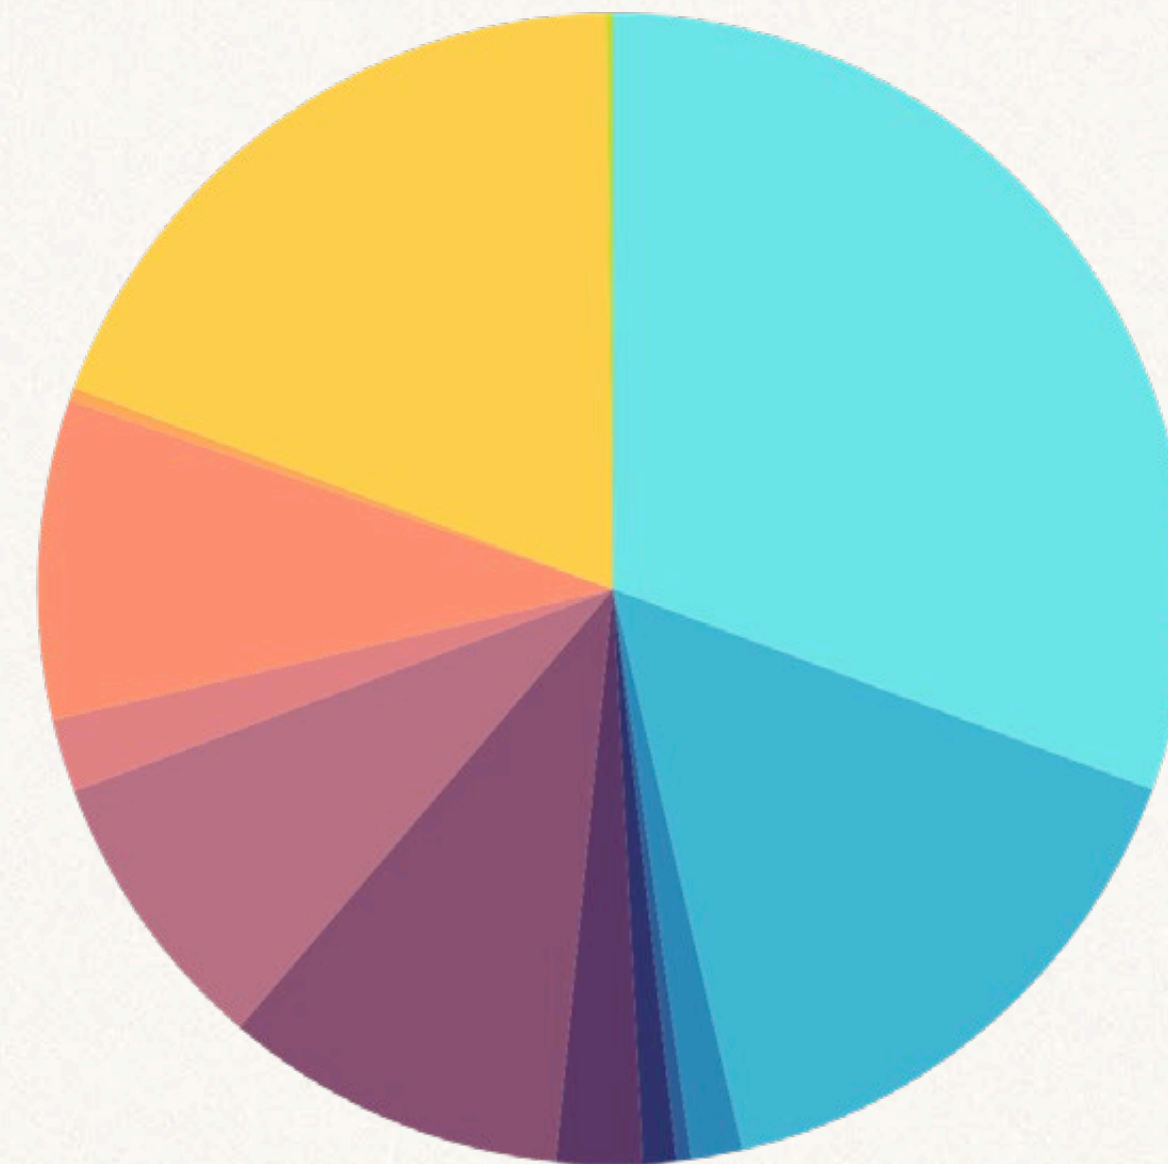

Q2 FINANANCIAL OVERVIEW

- **PAYROLL**
  $72,146.03
- **CHARITABLE CONTRIBUTIONS**
  $37,000.00
- **BANK SERVICE CHARGE**
  $3,402.21
- **MEALS AND ENTERTAINMENT**
  $956.61
- **OFFICE SUPPLIES**
  $2,199.20
- **PROFESSIONAL SERVICE**
  $5,676.06
- **AUDIO & MEDIA**
  $22,707.21
- **POSTAGE/PRINTING/COPYING**
  $18,941.80
- **BENEVOLENCE**
  $4,815.88
- **COMMUNITY OUTREACH**
  $21,153.55
- **FAMILY MINISTRY**
  $838.01
- **SPECIAL EVENTS**
  $45,032.14
- **TRAVEL**
  $408.42